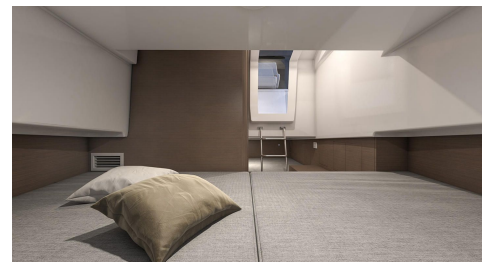

BENETEAU FLYER 9 SPACEdeck

PRICED FROM $298,873

Disclaimer

Our company offers the details of this vessel in good faith but cannot guarantee or warrant the accuracy of this information nor warrant the condition of the vessel. A buyer should instruct his agents and/or surveyors to investigate such details buyer desires validated. This vessel is offered subject to prior sale, price change or withdrawal without notice.