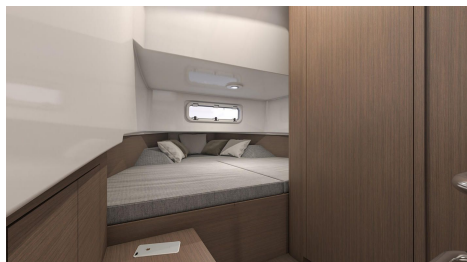

BENETEAU FLYER 9 SPACEdeck

PRICED FROM \$298,873

Disclaimer

Our company offers the details of this vessel in good faith but cannot guarantee or warrant the accuracy of this information nor warrant the condition of the vessel. A buyer should instruct his agents and/or surveyors to investigate such details buyer desires validated. This vessel is offered subject to prior sale, price change or withdrawal without notice.

The boat features a spacious bow seating area and a comfortable aft bench, providing ample room for lounging and entertaining. The compact cockpit includes a functional galley and practical storage solutions, making it well-suited for a range of on-water activities.